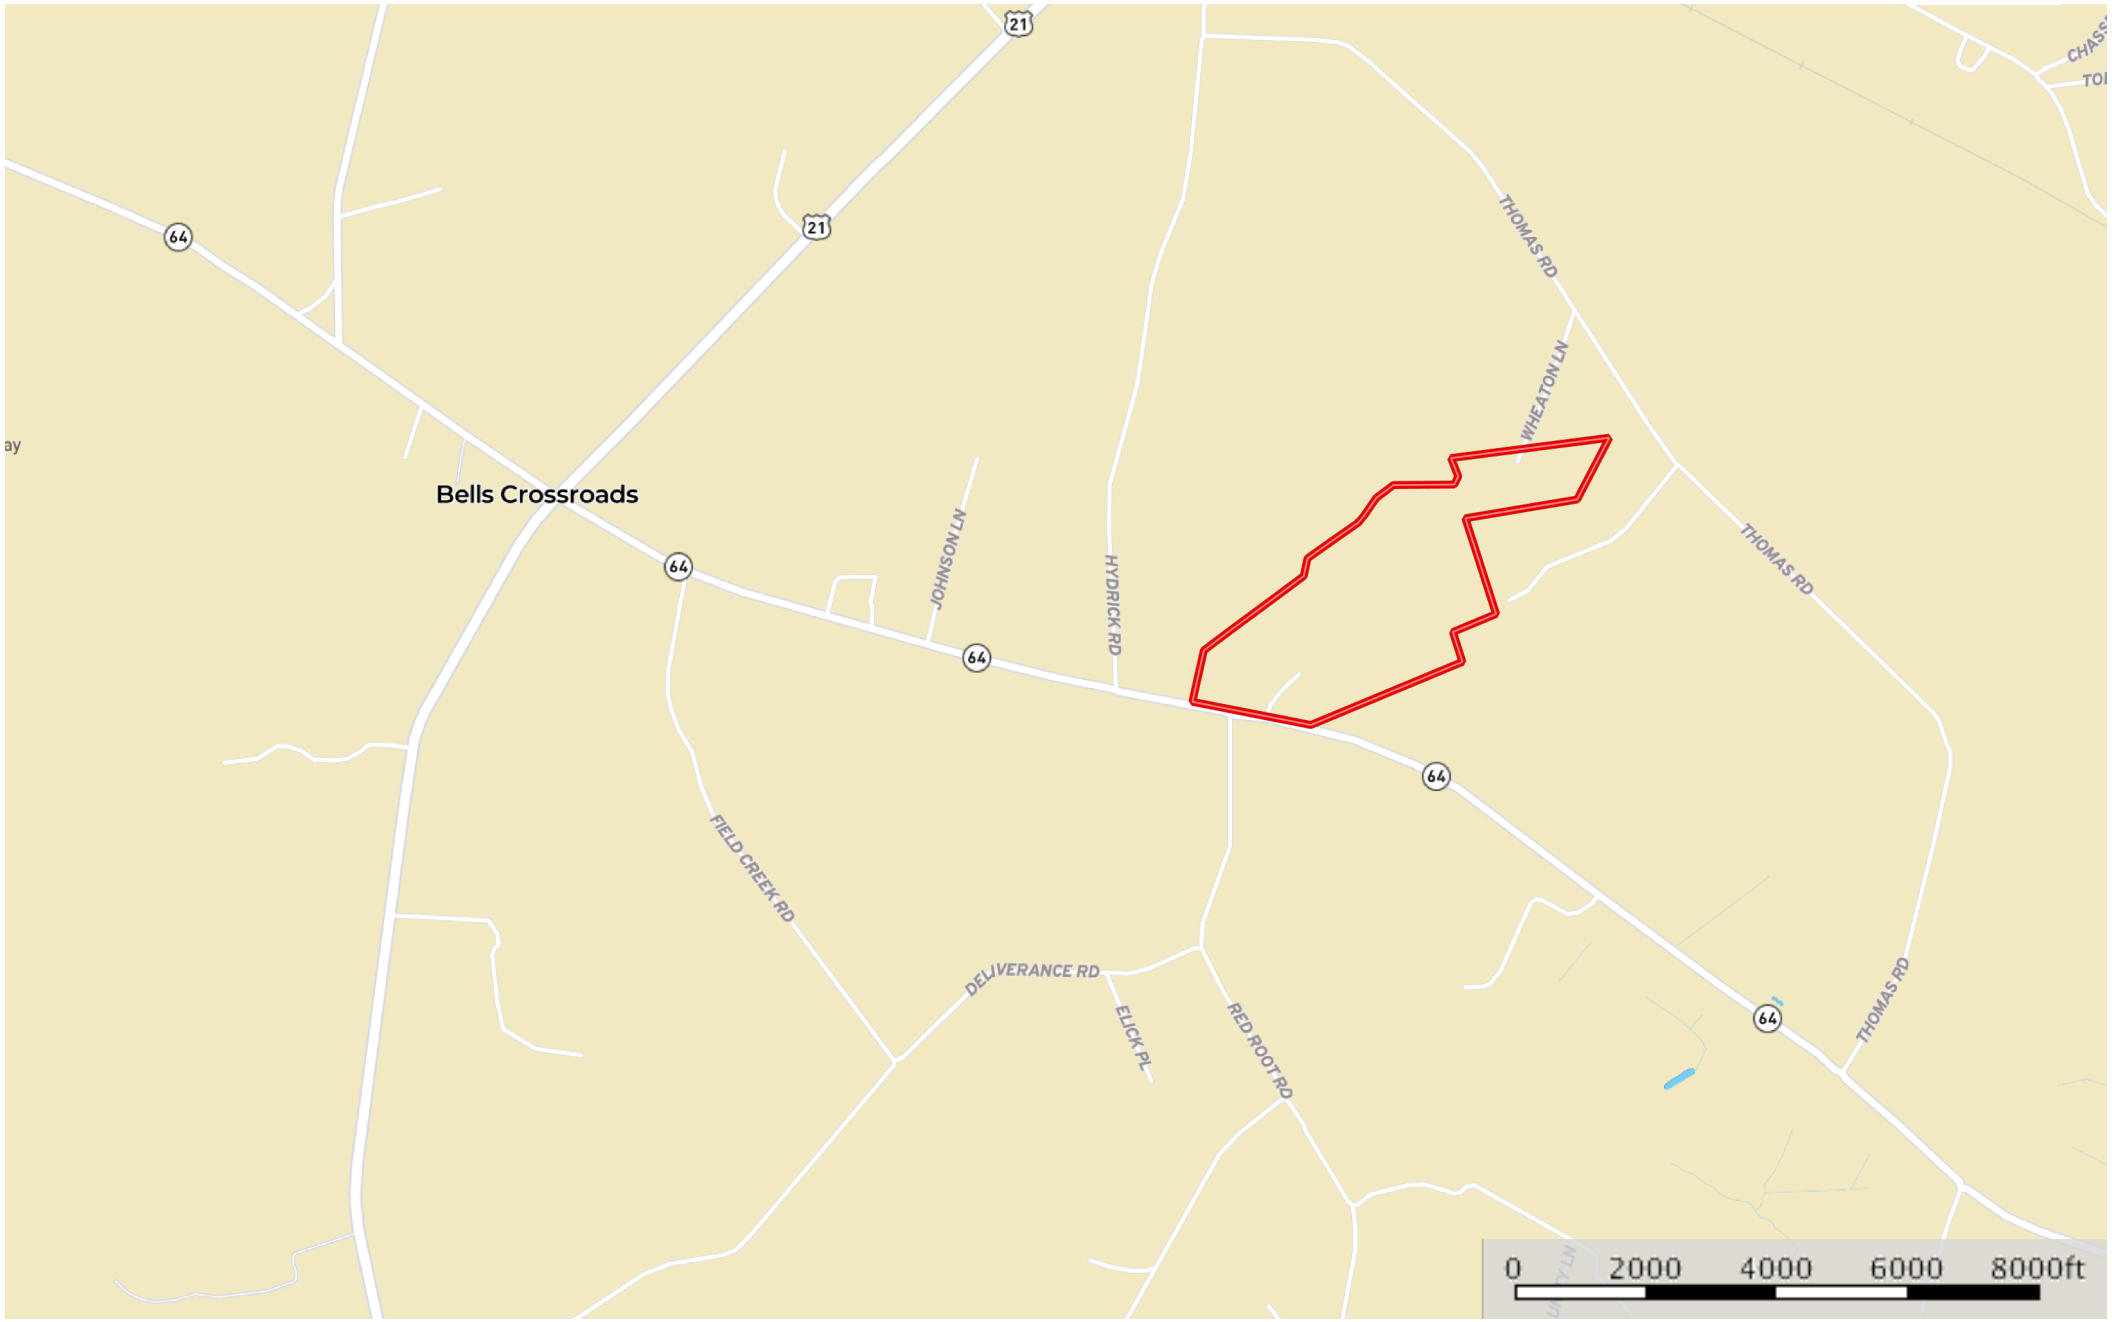

Clover Leaf Farm Location

Colleton County, South Carolina, 187 AC +/-

 Boundary