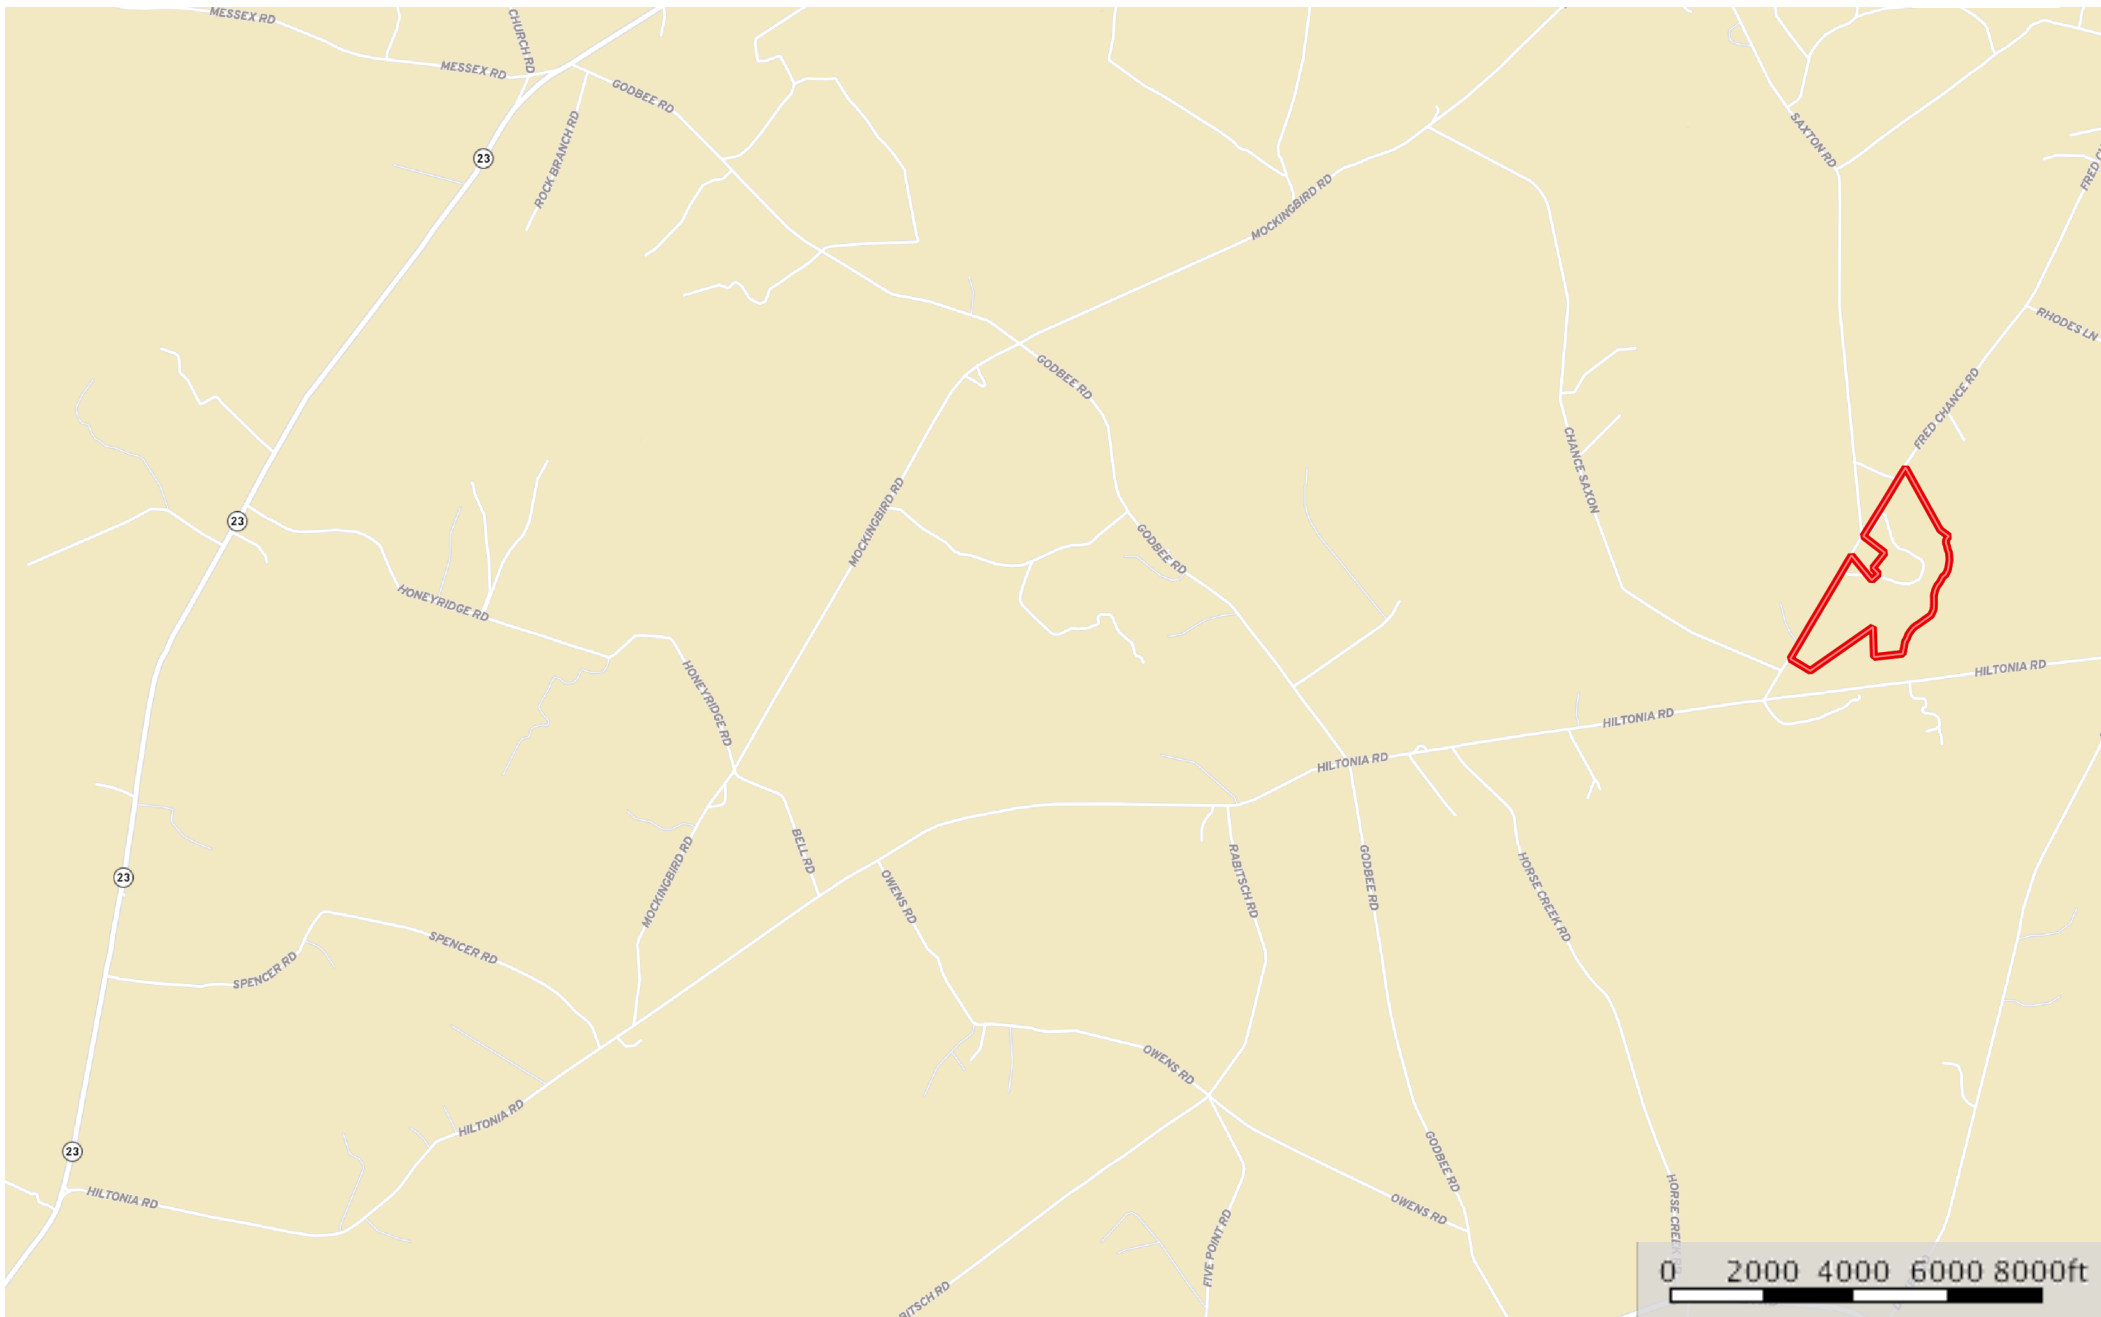

Fred Chance 105 Location Map

Jenkins County, Georgia, 105.82 AC +/-

Boundary

Disclaimer:

All information provided is assumed to be accurate and correct but no assumptions of liability are intended. Neither the seller nor the agent of the seller represents the accuracy of the information provided. Seller does not guarantee timber value, volumes, and acreages of the woodland, cropland, timber stands, ponds, or square footage of any structure. Seller does not guarantee the function of any improvements, including but not limited to all buildings, machinery, appliances, wells, equipment or water control devices. No Representations or warranties are expressed or implied as to the property, its condition, usage type, or boundaries. This offering is subject to errors, omissions, changes including price or withdrawal without notice.