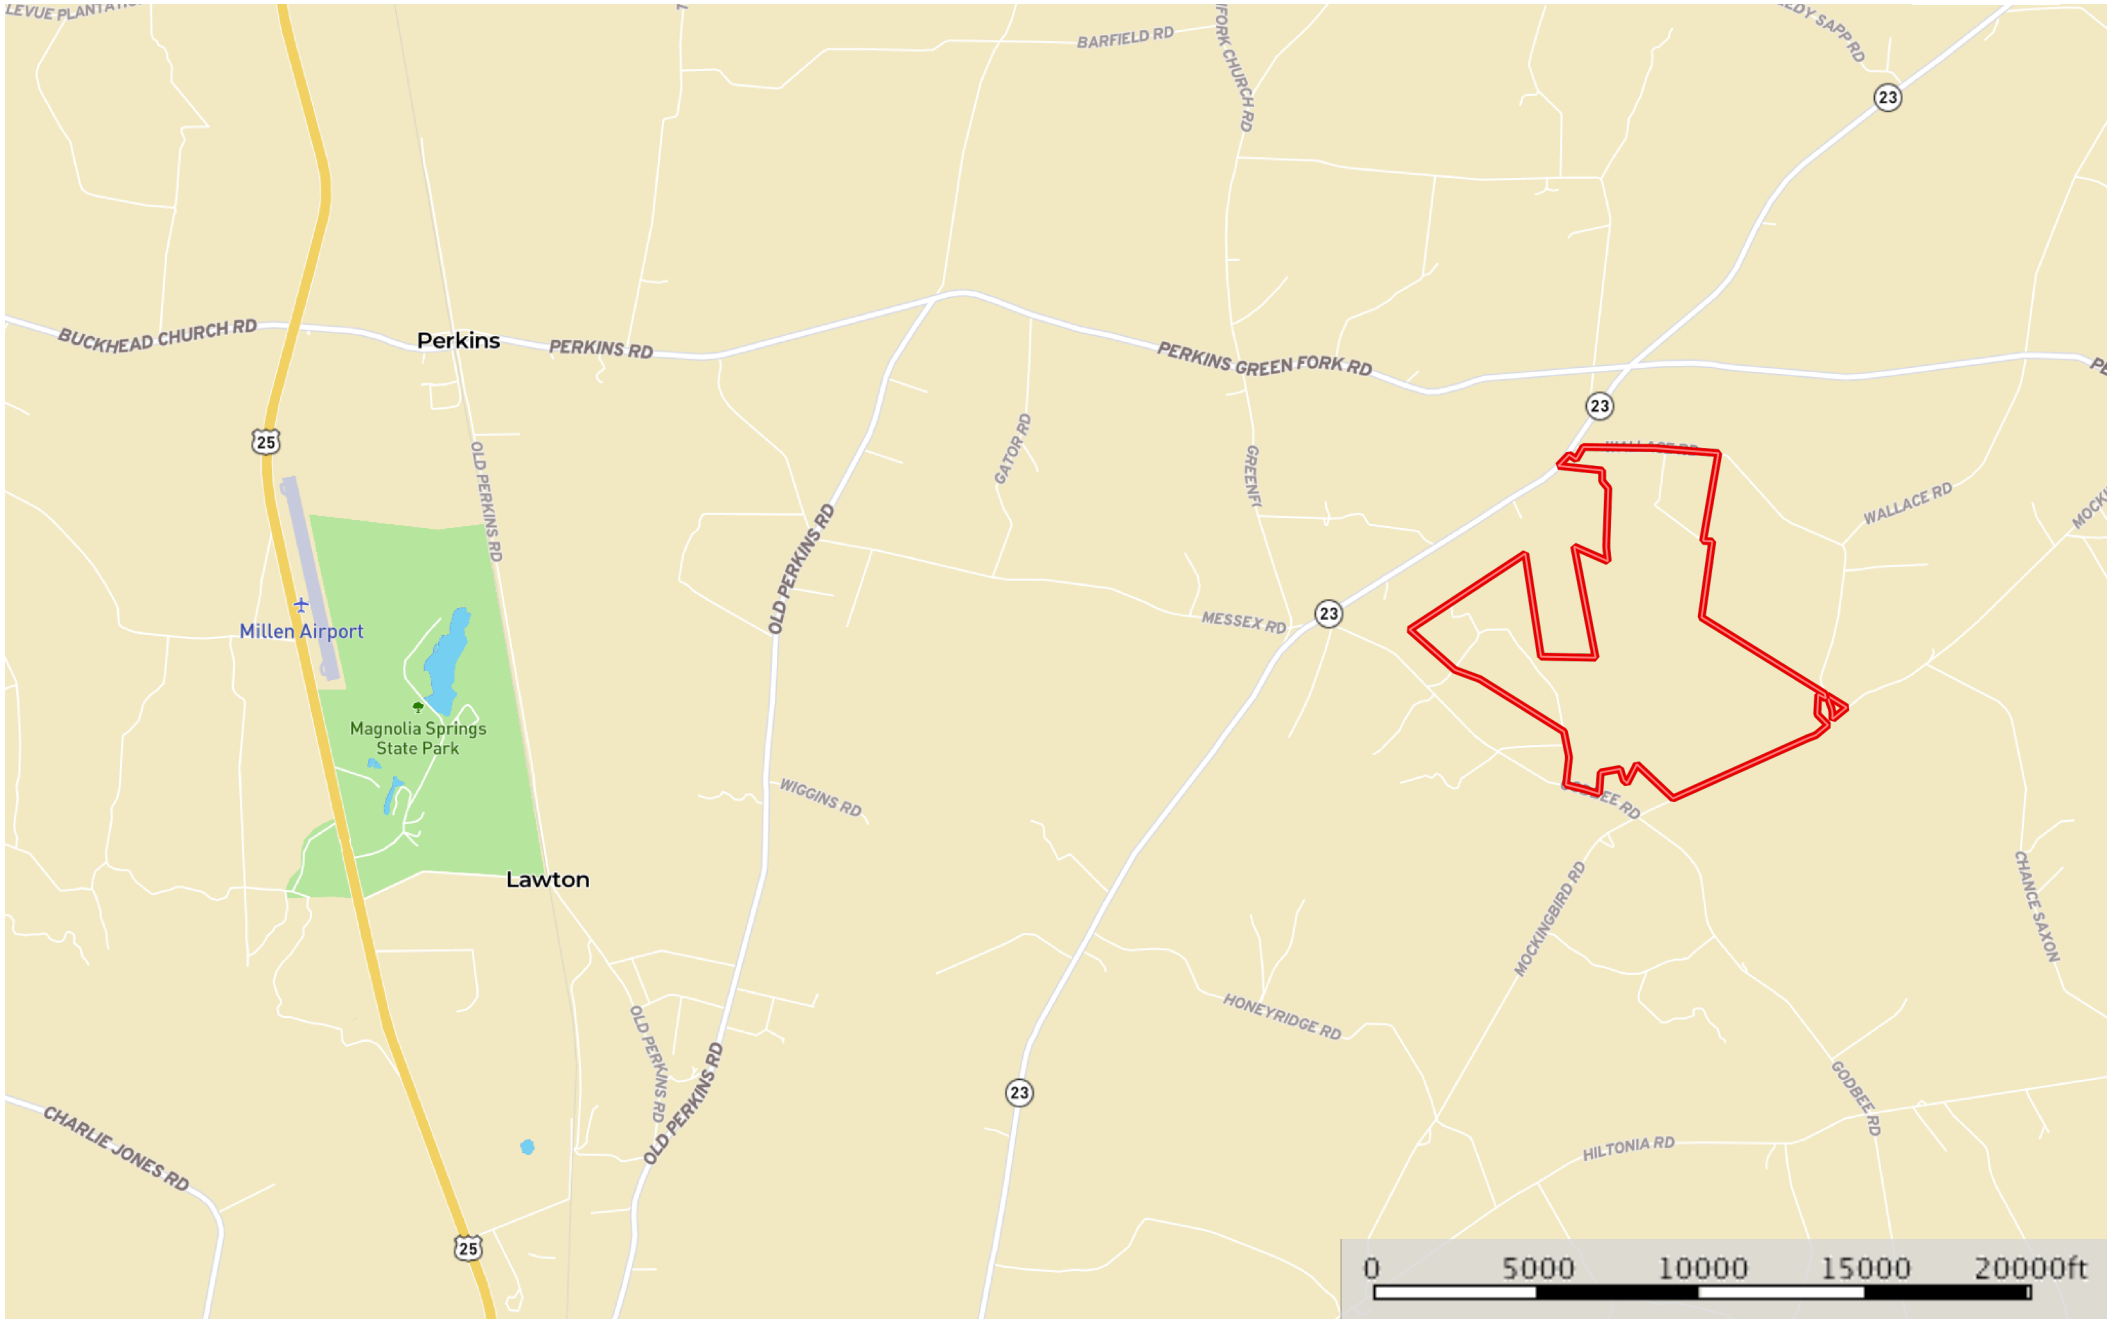

Rock Branch Preserve Location Map

Jenkins County, Georgia, 1001.01 AC +/-

Boundary

Disclaimer:

All information provided is assumed to be accurate and correct but no assumptions of liability are intended. Neither the seller nor the agent of the seller represents the accuracy of the information provided. Seller does not guarantee timber value, volumes, and acreages of the woodland, cropland, timber stands, ponds, or square footage of any structure. Seller does not guarantee the function of any improvements, including but not limited to all buildings, machinery, appliances, wells, equipment or water control devices. No Representations or warranties are expressed or implied as to the property, its condition, usage type, or boundaries. This offering is subject to errors, omissions, changes including price or withdrawal without notice.