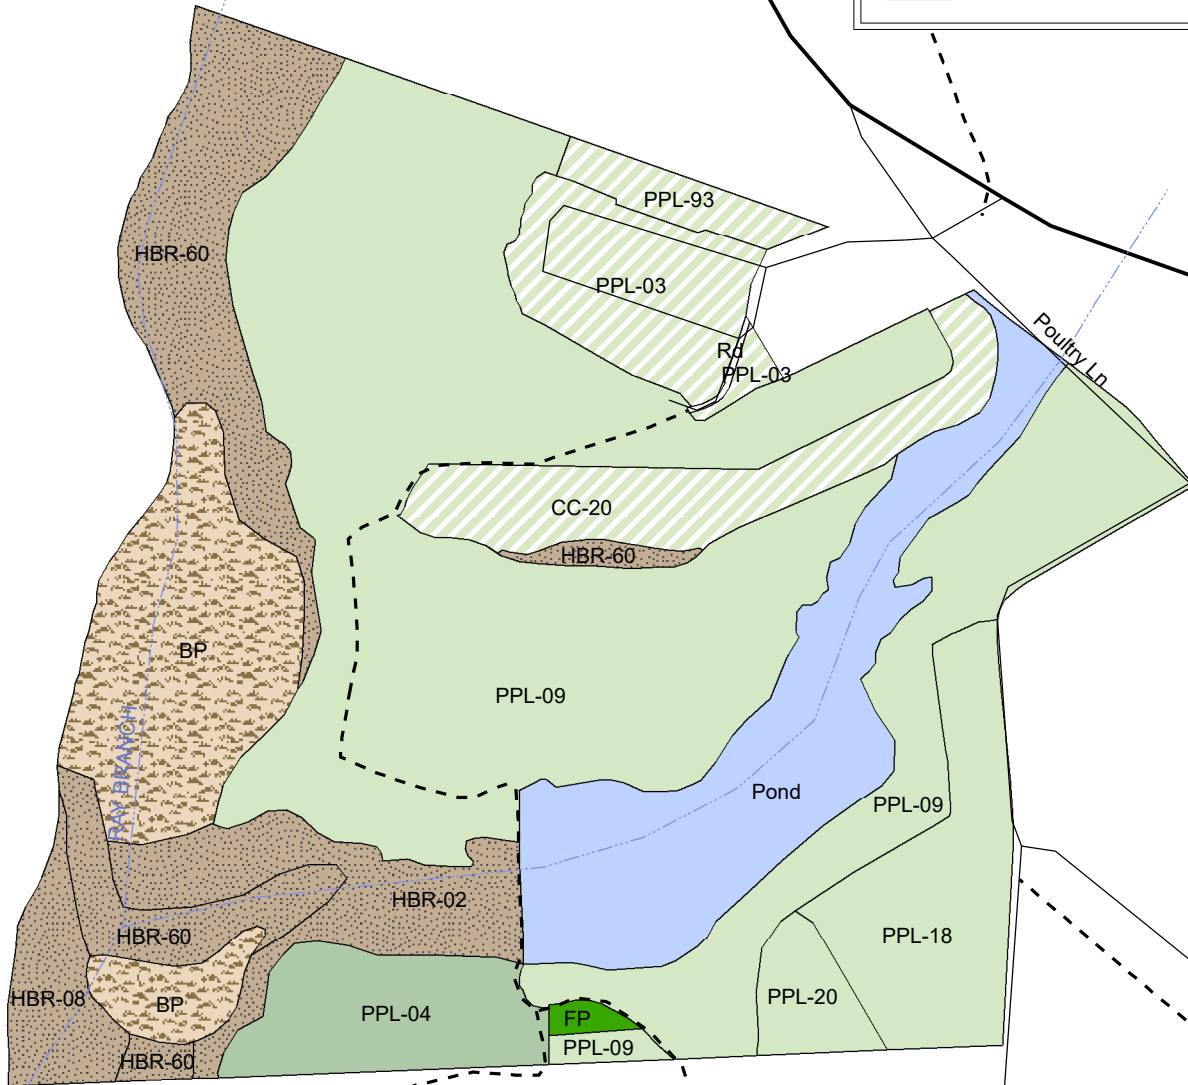

Richland County, SC
Total Acres ± 230.89

Hollifield R

Legend

- Planted Pine Mrch
- Planted Pine Pmrch
- Clearcut/Ongoing Clearcut
- Hardwood Branch
- Beaver Pond
- Food Plot
- Water
- Non-Forest

Old Eastover

Date: October 16, 2020